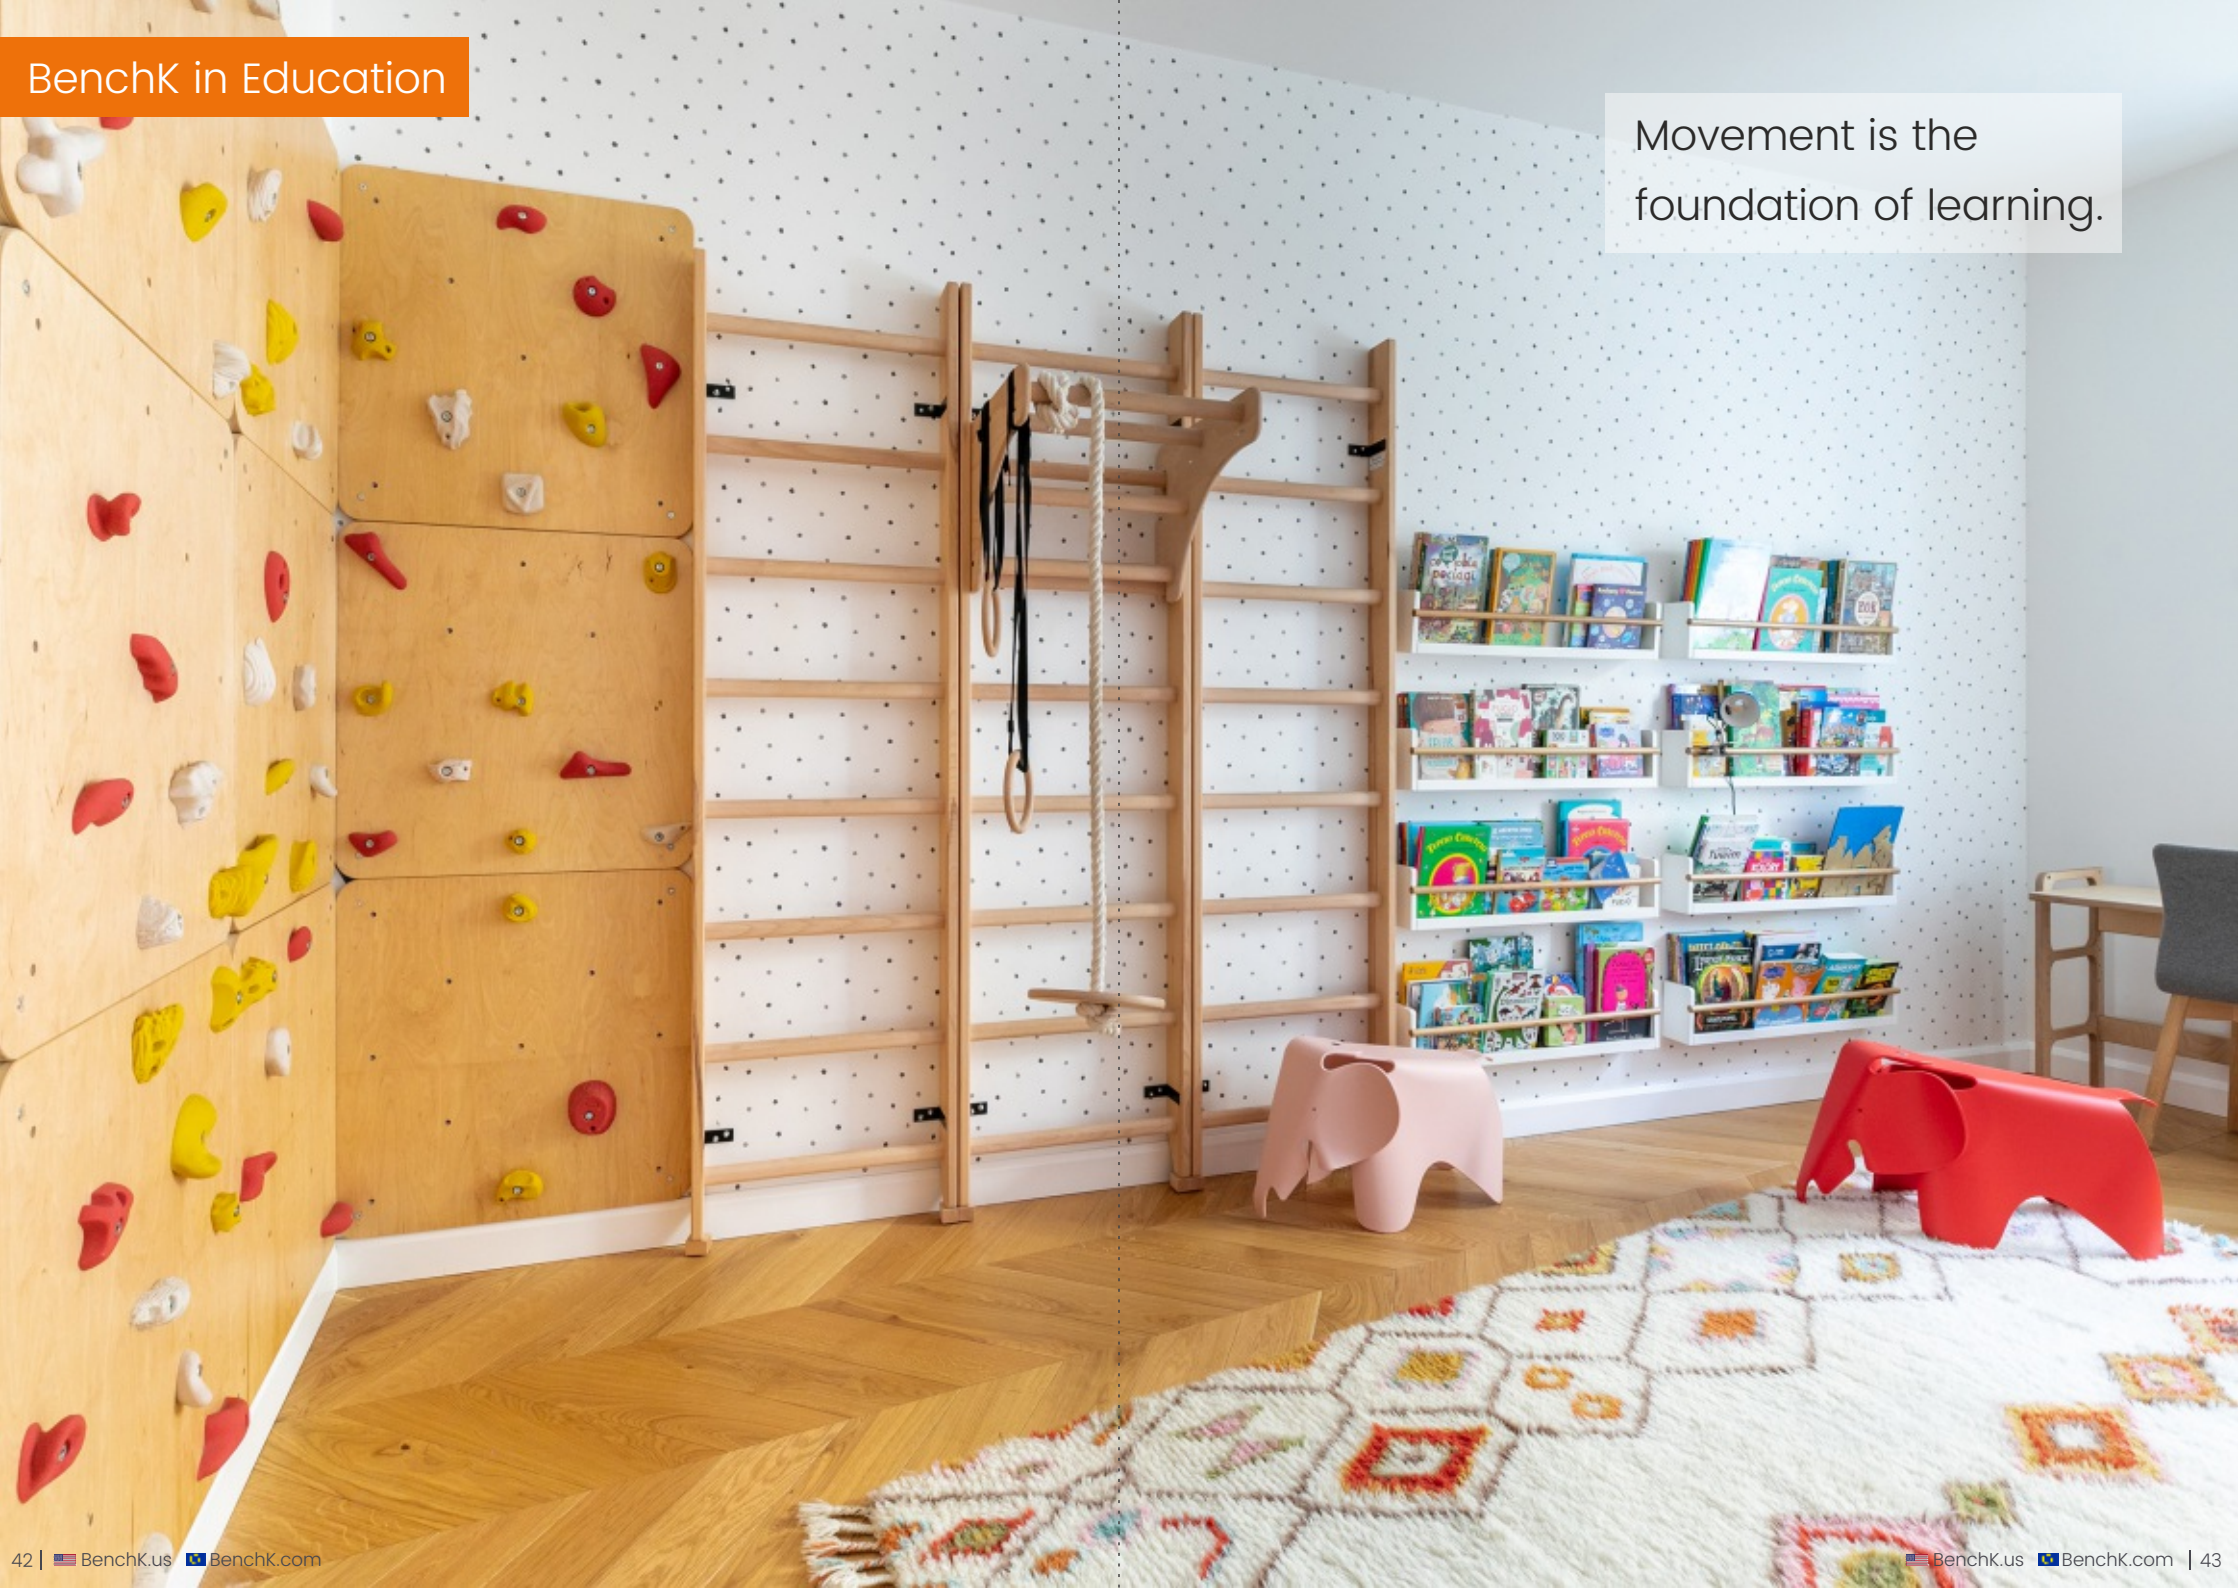

# BenchK in Hospitality

Proven in Hospitality

**The Austrian hotel group Harry's Home Hotels & Apartments** integrated BenchK "In-Room Fitness" into 70 guest rooms, creating a private training experience directly in the room.

A compact, hygienic and space-efficient solution for modern hospitality.

© Harry's Home Hotels & Apartments / Daniel Zangerl, [www.danielzangerl.com](http://www.danielzangerl.com)

© Harry's Home Hotels & Apartments  
Daniel Zangerl, [www.danielzangerl.com](http://www.danielzangerl.com)

Movement is the foundation of learning.

Movement is the missing element of modern offices.  
Healthy employees are productive employees.

BenchK created the Vertical Training Wall category.

The most advanced suspension system for wall training.