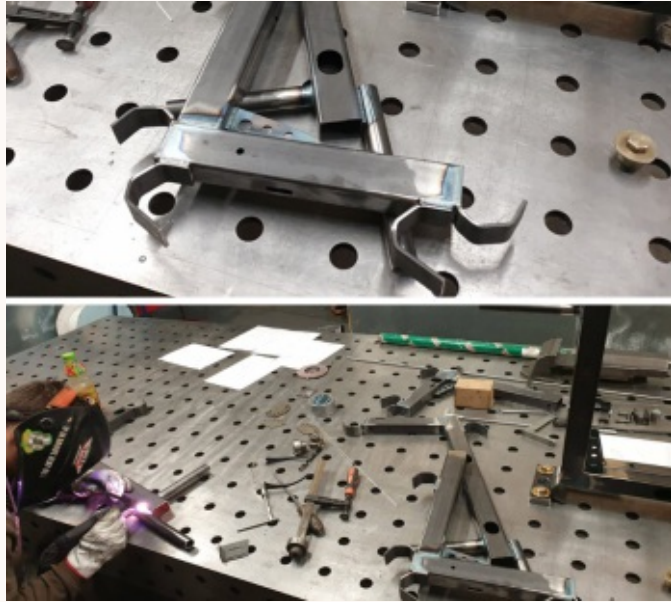

# BenchK Milestones

2015-2017

Research. Prototyping. Obsession.

BenchK was developed through years of testing, redesigning and refinement.

The goal was simple: turn empty walls into training space.

2018 January