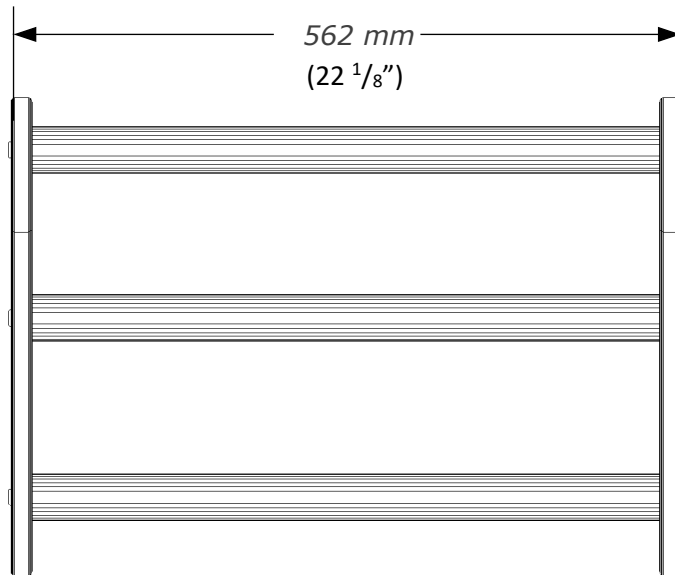

| No | Item | Warehouse Operative | Quantity |
|----------|---|---------------------|----------------|
| 1 |  | | 2 (L+R) |
| 2 |  | | 4 |
| 3 |  | M6 x 25 | 8 |
| 4 |  | | 1 |

| | |
|----------|--|
| Screws: | |
| Package: | |